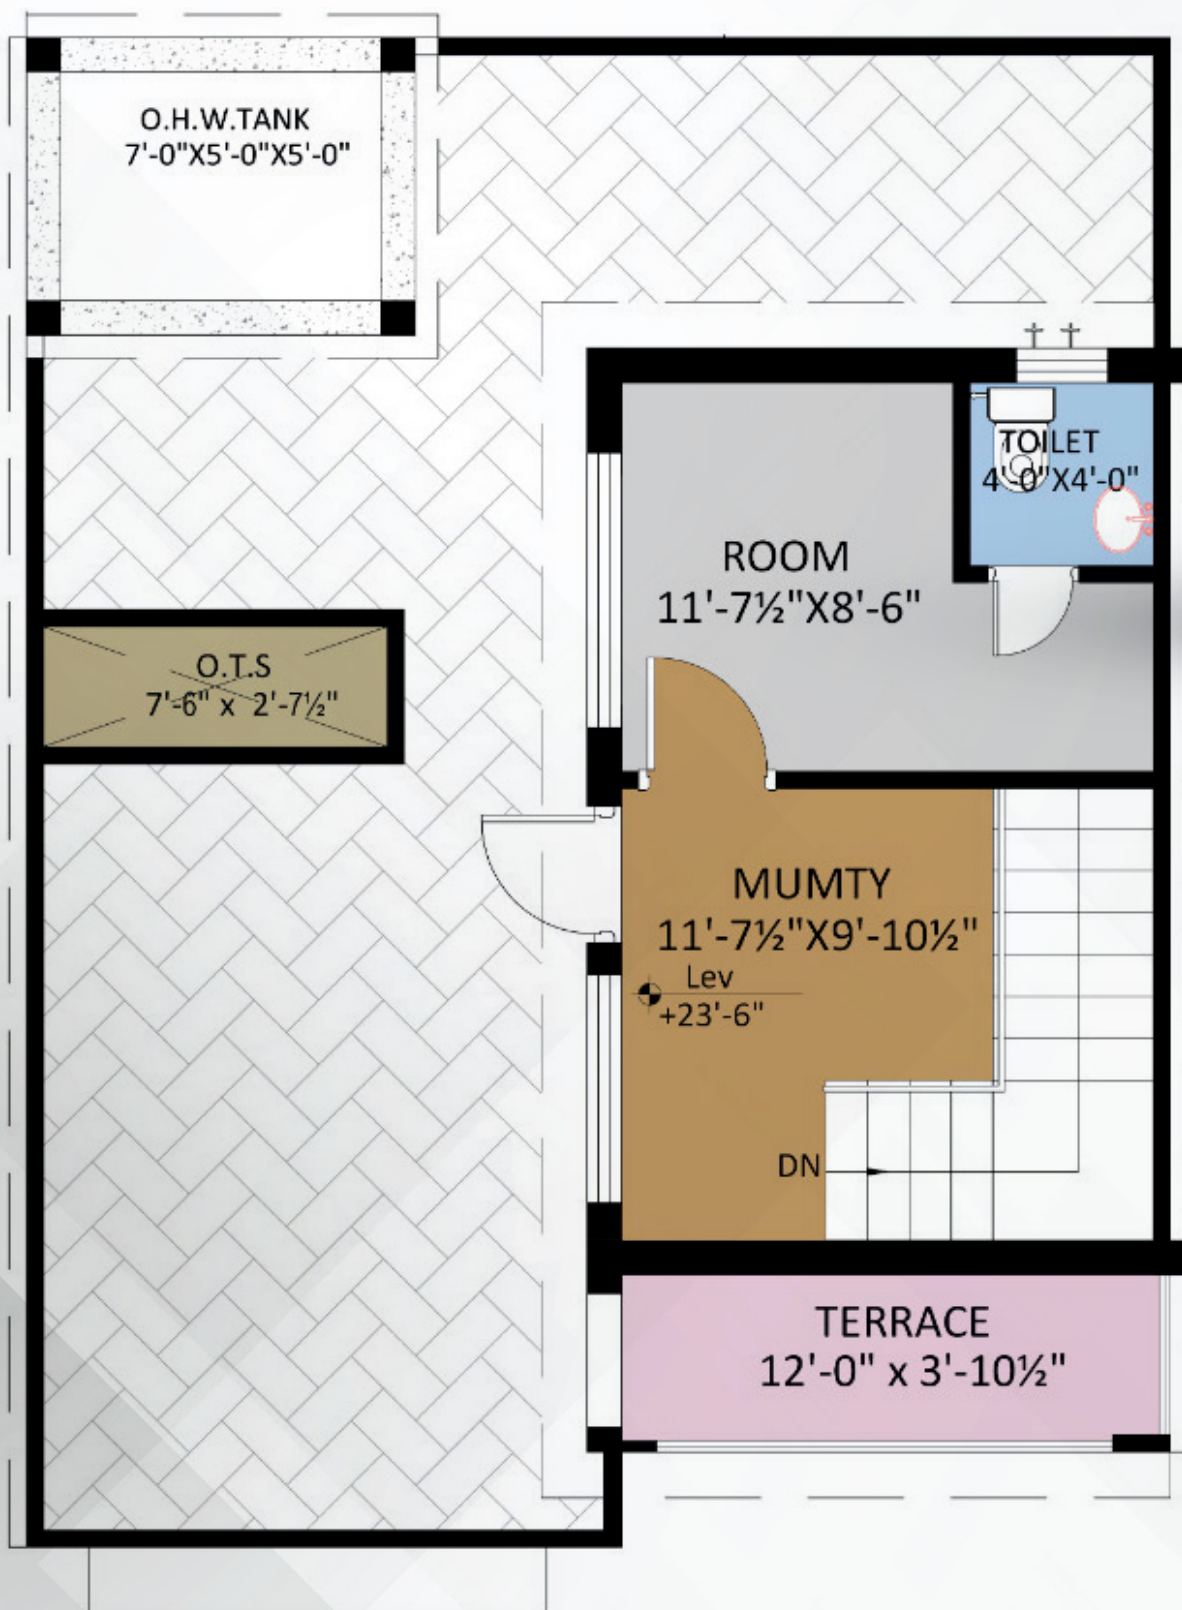

TAJ VILLAS

ORCHID SECTOR

SINGLE FAMILY UNIT

GROUND FLOOR PLAN

COVERED AREA

952.43

Square Feet

TAJ VILLAS

ORCHID SECTOR

SINGLE FAMILY UNIT

1ST FLOOR PLAN

COVERED AREA

841.32

Square Feet

TAJ VILLAS

ORCHID SECTOR

SINGLE FAMILY UNIT

MUMTY FLOOR PLAN

COVERED AREA

359.21

Square Feet

TAJ VILLAS

ORCHID SECTOR

SINGLE FAMILY UNIT

5 Marla
4 Years Payment Plan

TAJ VILLAS

ORCHID SECTOR

MULTI FAMILY UNIT

GROUND FLOOR PLAN

COVERED AREA

941.54

Square Feet