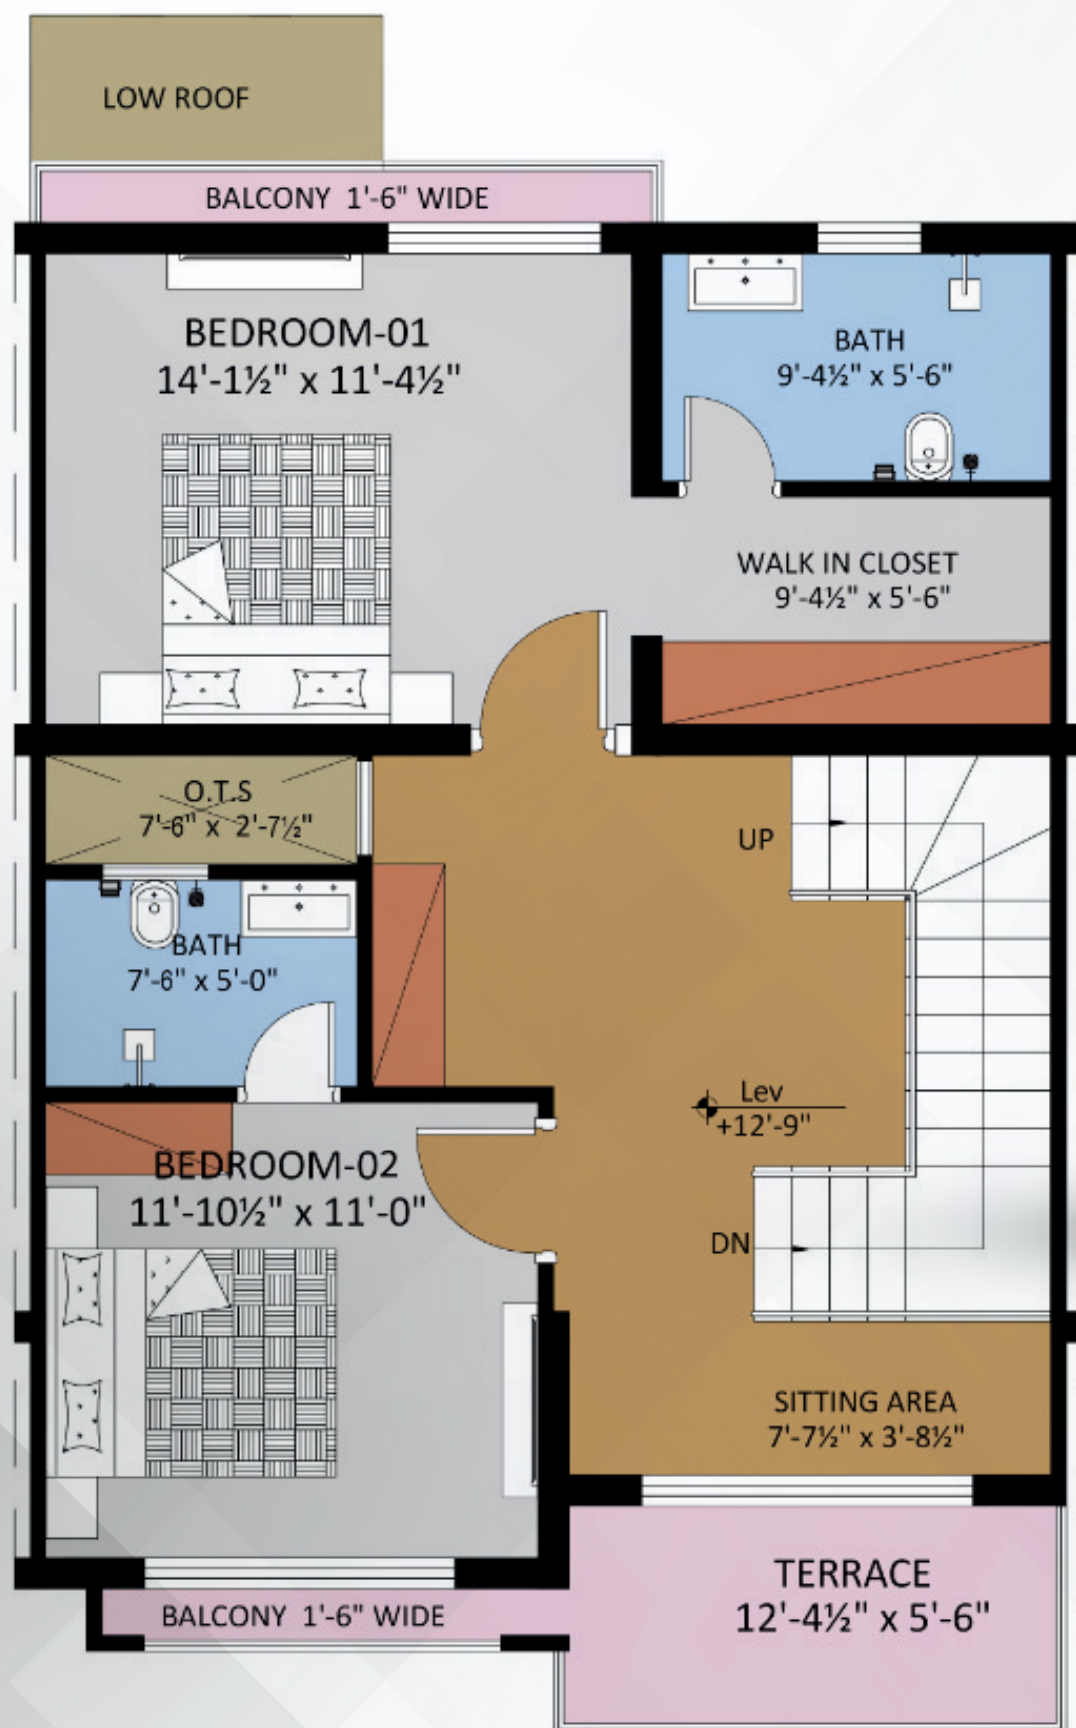

TAJ VILLAS

ORCHID SECTOR

SINGLE FAMILY UNIT

GROUND FLOOR PLAN

COVERED AREA

952.43

Square Feet

TAJ VILLAS

ORCHID SECTOR

SINGLE FAMILY UNIT

1ST FLOOR PLAN

COVERED AREA

841.32

Square Feet

TAJ VILLAS

ORCHID SECTOR

SINGLE FAMILY UNIT

MUMTY FLOOR PLAN

COVERED AREA

359.21

Square Feet

TAJ VILLAS

ORCHID SECTOR

SINGLE FAMILY UNIT

5 Marla
4 Years Payment Plan

TAJ VILLAS

ORCHID SECTOR

MULTI FAMILY UNIT

GROUND FLOOR PLAN

COVERED AREA

941.54

Square Feet