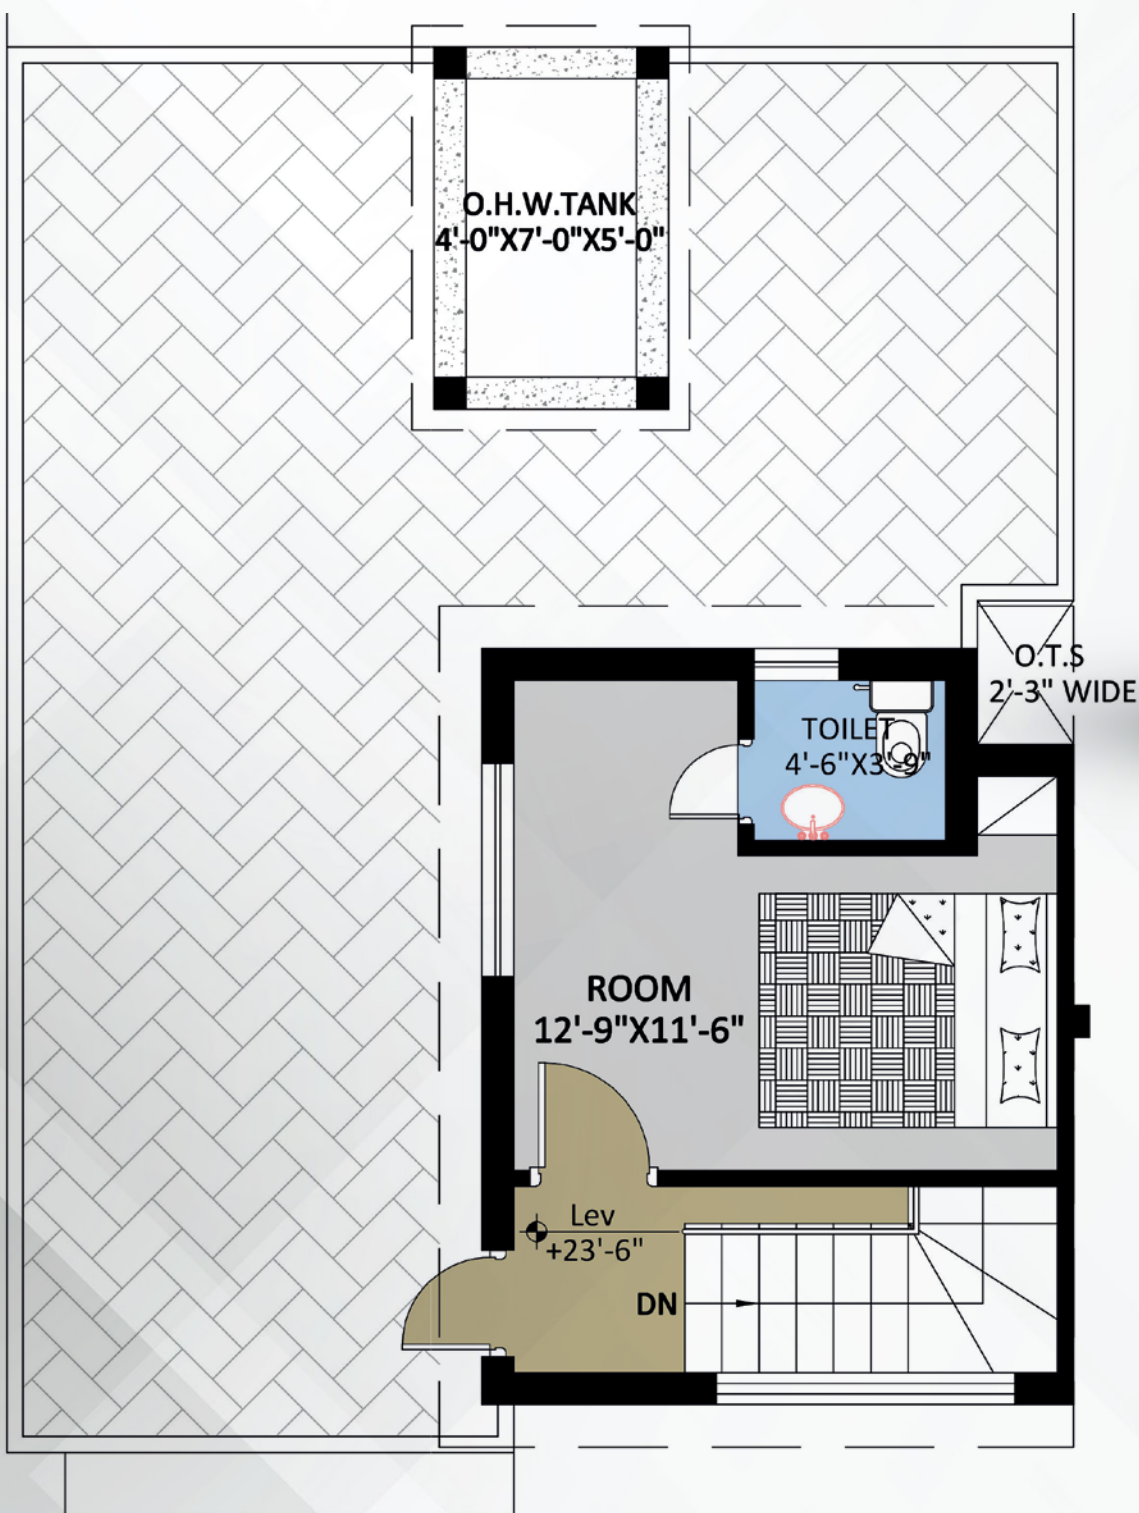

TAJ VILLAS

ORCHID SECTOR

MULTI FAMILY UNIT

1ST FLOOR PLAN

COVERED AREA

917.36

Square Feet

TAJ VILLAS

ORCHID SECTOR

MULTI FAMILY UNIT

MUMTY FLOOR PLAN

COVERED AREA

293.78

Square Feet

TAJ VILLAS

ORCHID SECTOR