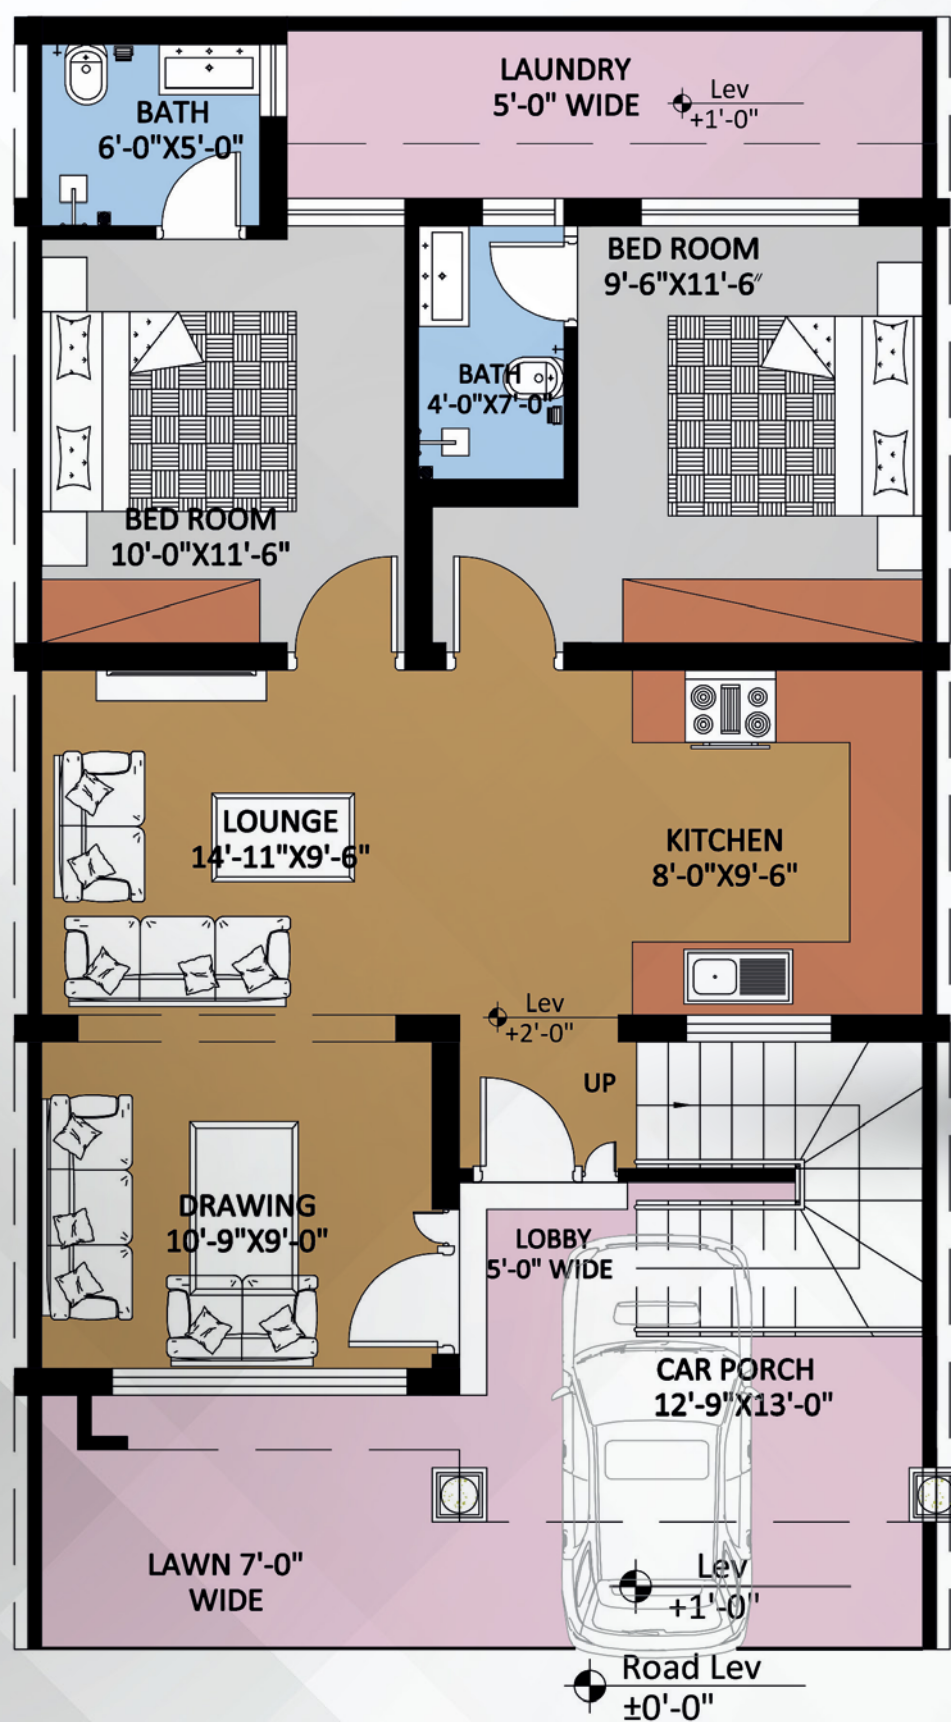

ORCHID SECTOR

SINGLE FAMILY UNIT

1ST FLOOR PLAN

COVERED AREA

841.32

Square Feet

TAJ VILLAS

ORCHID SECTOR

SINGLE FAMILY UNIT

MUMTY FLOOR PLAN

COVERED AREA

359.21

Square Feet

TAJ VILLAS

ORCHID SECTOR

SINGLE FAMILY UNIT

5 Marla
4 Years Payment Plan

TAJ VILLAS

ORCHID SECTOR

MULTI FAMILY UNIT

GROUND FLOOR PLAN

COVERED AREA

941.54

Square Feet