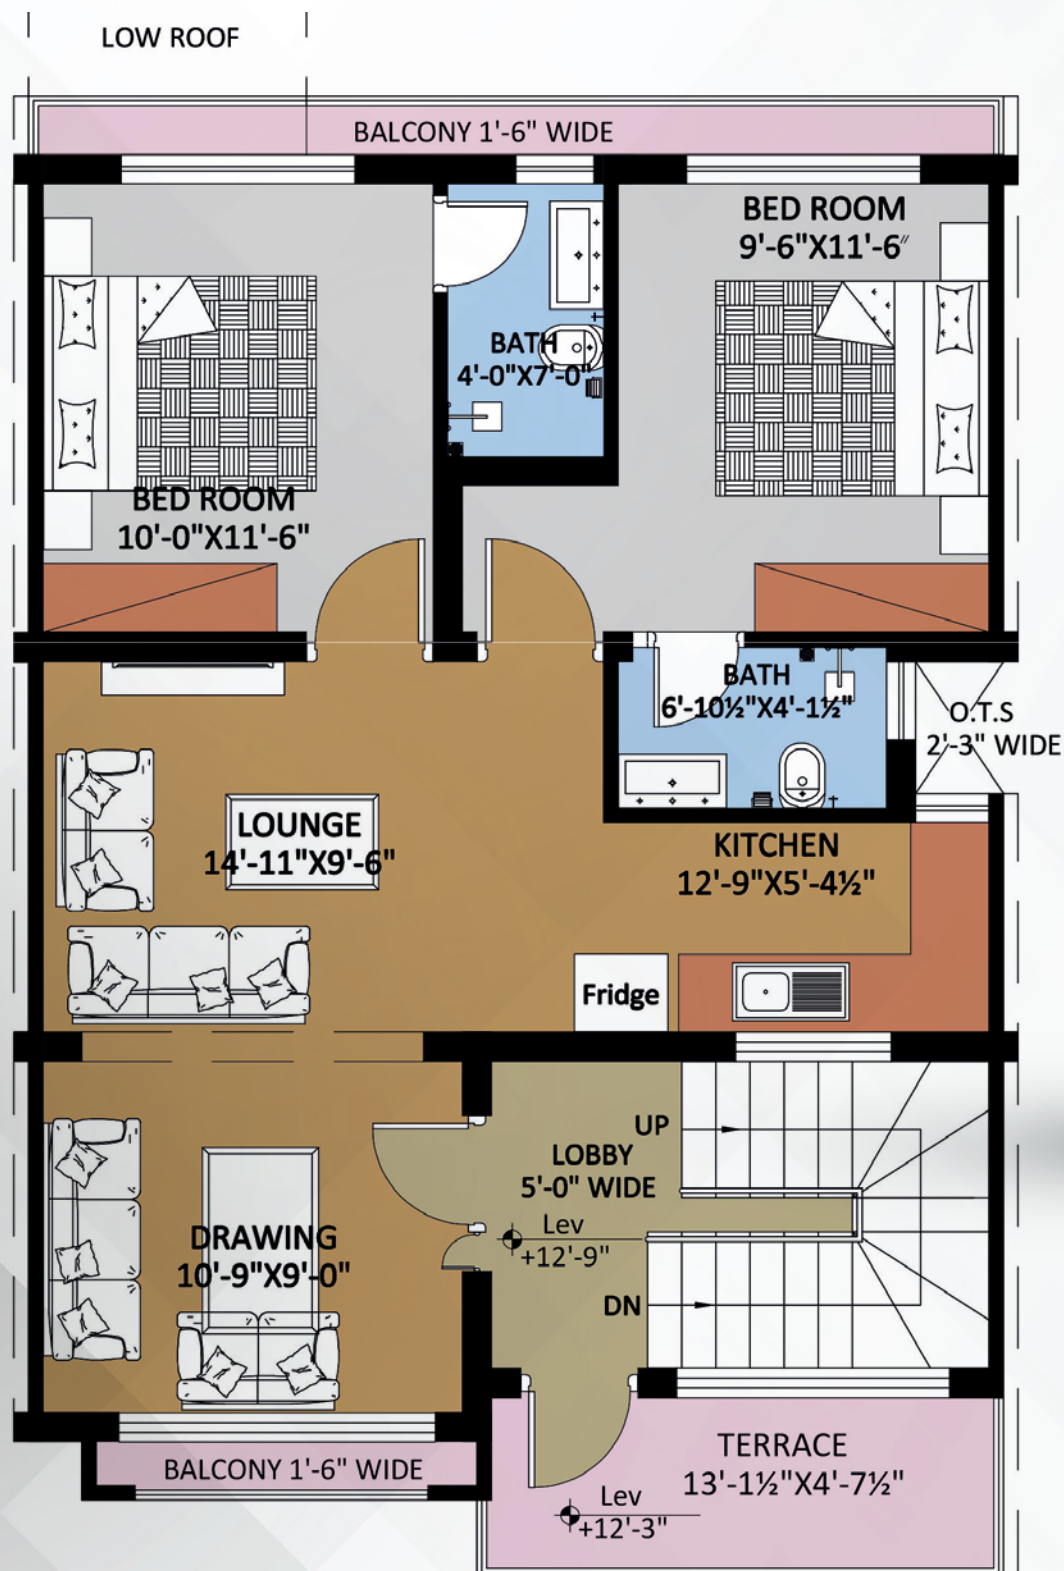

SINGLE FAMILY UNIT

MUMTY FLOOR PLAN

COVERED AREA

359.21

Square Feet

TAJ VILLAS

ORCHID SECTOR

SINGLE FAMILY UNIT

5 Marla
4 Years Payment Plan

TAJ VILLAS

ORCHID SECTOR

MULTI FAMILY UNIT

GROUND FLOOR PLAN

COVERED AREA

941.54

Square Feet

TAJ VILLAS

ORCHID SECTOR

MULTI FAMILY UNIT

1ST FLOOR PLAN

COVERED AREA

917.36

Square Feet

TAJ VILLAS